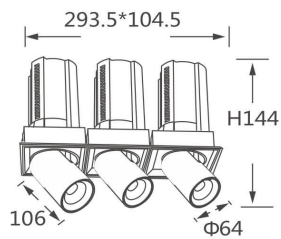

GAP TS3

Lavov downlight from the family GAP TS3 with a power of 3x20W and a reflector of 36 degrees beam angle. With a total lumen output of 6000lm and an efficacy of 100lm/W. CCT 4000K. . Made in Die Cast Aluminum and finished in Black color. DALI driver.

Item code	86.D055.2433.02
Product type	Indoor
Category	Downlights
Family	GAP
Subfamily	GAP TS3
Pictograms	

Scheme

Product

Real power (W)	3x20
Real luminous flux (Lm)	6000
Luminous efficiency (Lm/W)	100
Beam angle (°)	36
Life time (h)	50000 h L80B10
Colour	Black
Control gear included	Yes
Control gear	DALI
Flicker Free	Yes
Light source	LED
Type of LED	COB
Colour temperature (K)	4000K
Colour consistency (SDCM)	SDCM<3
CRI	90