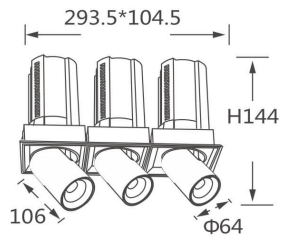

Product

Real power (W)	3x20
Real luminous flux (Lm)	6000
Luminous efficiency (Lm/W)	100
Beam angle (°)	36
Life time (h)	50000 h L80B10
Colour	White
Control gear included	Yes
Control gear	Dimmable Casamby ready
Flicker Free	Yes
Light source	LED
Type of LED	COB
Colour temperature (K)	4000K
Colour consistency (SDCM)	SDCM<3
CRI	90