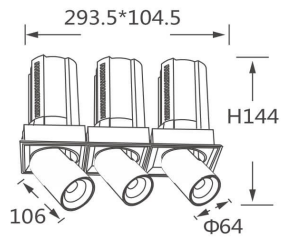

GAP TS3-Smart

Lavov downlight from the family GAP TS3 with a power of 3x20W and a reflector of 36 degrees beam angle. With a total lumen output of 6000lm and an efficacy of 100lm/W. CCT 4000K. .

Made in Die Cast Aluminum and finished in Black color.

Dimmable Casamby ready driver.

Item code	86.D055.2439.02
Product type	Indoor
Category	Downlights
Family	GAP
Subfamily	GAP TS3-Smart
Pictograms	

Scheme

Product

Real power (W)	3x20
Real luminous flux (Lm)	6000
Luminous efficiency (Lm/W)	100
Beam angle (°)	36
Life time (h)	50000 h L80B10
Colour	Black
Control gear included	Yes
Control gear	Dimmable Casamby ready
Flicker Free	Yes
Light source	LED
Type of LED	COB
Colour temperature (K)	4000K
Colour consistency (SDCM)	SDCM<3
CRI	90