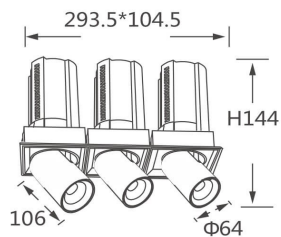

GAP TS3

Lavov downlight from the family GAP TS3 with a power of 3x20W and a reflector of 55 degrees beam angle. With a total lumen output of 6000lm and an efficacy of 100lm/W. CCT 4000K. . Made in Die Cast Aluminum and finished in Black color. DALI driver.

Item code	86.D055.2443.02
Product type	Indoor
Category	Downlights
Family	GAP
Subfamily	GAP TS3
Pictograms	

Scheme

Product

Real power (W)	3x20
Real luminous flux (Lm)	6000
Luminous efficiency (Lm/W)	100
Beam angle (°)	55
Life time (h)	50000 h L80B10
Colour	Black
Control gear included	Yes
Control gear	DALI
Flicker Free	Yes
Light source	LED
Type of LED	COB
Colour temperature (K)	4000K
Colour consistency (SDCM)	SDCM<3
CRI	90