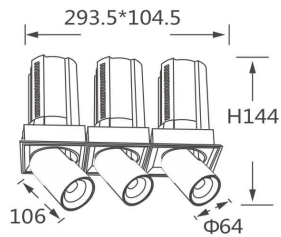

GAP TS3-Smart

Lavov downlight from the family GAP TS3 with a power of 3x20W and a reflector of 55 degrees beam angle. With a total lumen output of 6000lm and an efficacy of 100lm/W. CCT 4000K. .

Made in Die Cast Aluminum and finished in Black color.

Dimmable Casamby ready driver.

Item code	86.D055.2449.02
Product type	Indoor
Category	Downlights
Family	GAP
Subfamily	GAP TS3-Smart
Pictograms	

Scheme

Product

Real power (W)	3x20
Real luminous flux (Lm)	6000
Luminous efficiency (Lm/W)	100
Beam angle (°)	55
Life time (h)	50000 h L80B10
Colour	Black
Control gear included	Yes
Control gear	Dimmable Casamby ready
Flicker Free	Yes
Light source	LED
Type of LED	COB
Colour temperature (K)	4000K
Colour consistency (SDCM)	SDCM<3
CRI	90