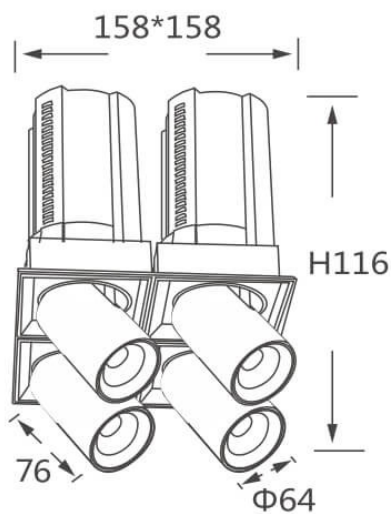

### GAP TS4

Lavov downlight from the family GAP TS4 with a power of 4x12W and a reflector of 15 degrees beam angle. With a total lumen output of 4800lm and an efficacy of 100lm/W. CCT 3000K. . Made in Die Cast Aluminum and finished in Black color. DALI driver.

|              |                 |
|--------------|-----------------|
| Item code    | 86.D056.1313.02 |
| Product type | Indoor          |
| Category     | Downlights      |
| Family       | GAP             |
| Subfamily    | GAP TS4         |
| Pictograms   |                 |

### Scheme

|                            |                |
|----------------------------|----------------|
| Product                    |                |
| Real power (W)             | 4x12           |
| Real luminous flux (Lm)    | 4800           |
| Luminous efficiency (Lm/W) | 100            |
| Beam angle (°)             | 15             |
| Life time (h)              | 50000 h L80B10 |
| Colour                     | Black          |
| Control gear included      | Yes            |
| Control gear               | DALI           |
| Flicker Free               | Yes            |
| Light source               | LED            |
| Type of LED                | COB            |
| Colour temperature (K)     | 3000K          |
| Colour consistency (SDCM)  | SDCM<3         |
| CRI                        | 90             |