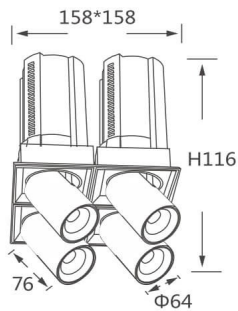

GAP TS4

Lavov downlight from the family GAP TS4 with a power of 4x12W and a reflector of 24 degrees beam angle. With a total lumen output of 4800lm and an efficacy of 100lm/W. CCT 3000K. . Made in Die Cast Aluminum and finished in Black color. DALI driver.

Item code	86.D056.1323.02
Product type	Indoor
Category	Downlights
Family	GAP
Subfamily	GAP TS4
Pictograms	

Scheme

Product

Real power (W)	4x12
Real luminous flux (Lm)	4800
Luminous efficiency (Lm/W)	100
Beam angle (°)	24
Life time (h)	50000 h L80B10
Colour	Black
Control gear included	Yes
Control gear	DALI
Flicker Free	Yes
Light source	LED
Type of LED	COB
Colour temperature (K)	3000K
Colour consistency (SDCM)	SDCM<3
CRI	90