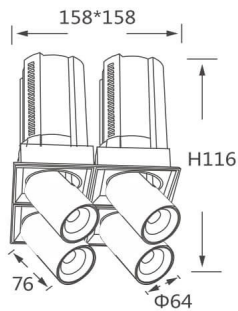

GAP TS4

Lavov downlight from the family GAP TS4 with a power of 4x12W and a reflector of 36 degrees beam angle. With a total lumen output of 4800lm and an efficacy of 100lm/W. CCT 3000K. . Made in Die Cast Aluminum and finished in Black color. ON/OFF driver.

Item code	86.D056.1331.02
Product type	Indoor
Category	Downlights
Family	GAP
Subfamily	GAP TS4
Pictograms	

Scheme

Product

Real power (W)	4x12
Real luminous flux (Lm)	4800
Luminous efficiency (Lm/W)	100
Beam angle (°)	36
Life time (h)	50000 h L80B10
Colour	Black
Control gear included	Yes
Control gear	ON/OFF
Flicker Free	Yes
Light source	LED
Type of LED	COB
Colour temperature (K)	3000K
Colour consistency (SDCM)	SDCM<3
CRI	90