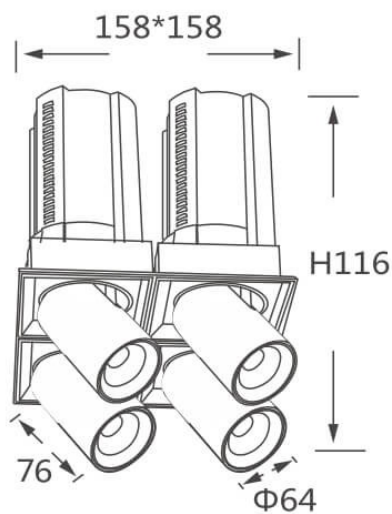

### GAP TS4

Lavov downlight from the family GAP TS4 with a power of 4x12W and a reflector of 15 degrees beam angle. With a total lumen output of 4800lm and an efficacy of 100lm/W. CCT 4000K. . Made in Die Cast Aluminum and finished in Black color. DALI driver.

|              |                 |
|--------------|-----------------|
| Item code    | 86.D056.1413.02 |
| Product type | Indoor          |
| Category     | Downlights      |
| Family       | GAP             |
| Subfamily    | GAP TS4         |
| Pictograms   |                 |

### Scheme

|                            |                |
|----------------------------|----------------|
| Product                    |                |
| Real power (W)             | 4x12           |
| Real luminous flux (Lm)    | 4800           |
| Luminous efficiency (Lm/W) | 100            |
| Beam angle (°)             | 15             |
| Life time (h)              | 50000 h L80B10 |
| Colour                     | Black          |
| Control gear included      | Yes            |
| Control gear               | DALI           |
| Flicker Free               | Yes            |
| Light source               | LED            |
| Type of LED                | COB            |
| Colour temperature (K)     | 4000K          |
| Colour consistency (SDCM)  | SDCM<3         |
| CRI                        | 90             |