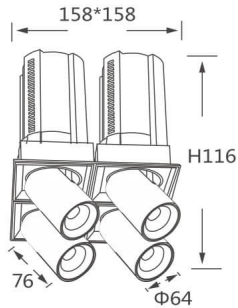

GAP TS4-Smart

Lavov downlight from the family GAP TS4 with a power of 4x12W and a reflector of 15 degrees beam angle. With a total lumen output of 4800lm and an efficacy of 100lm/W. CCT 4000K. .

Made in Die Cast Aluminum and finished in Black color.

Dimmable Casamby ready driver.

Item code	86.D056.1419.02
Product type	Indoor
Category	Downlights
Family	GAP
Subfamily	GAP TS4-Smart
Pictograms	

Scheme

Product

Real power (W)	4x12
Real luminous flux (Lm)	4800
Luminous efficiency (Lm/W)	100
Beam angle (°)	15
Life time (h)	50000 h L80B10
Colour	Black
Control gear included	Yes
Control gear	Dimmable Casamby ready
Flicker Free	Yes
Light source	LED
Type of LED	COB
Colour temperature (K)	4000K
Colour consistency (SDCM)	SDCM<3
CRI	90