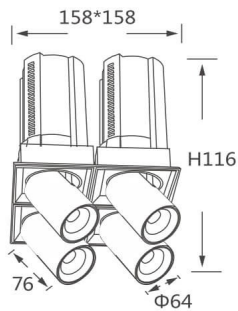

GAP TS4

Lavov downlight from the family GAP TS4 with a power of 4x12W and a reflector of 24 degrees beam angle. With a total lumen output of 4800lm and an efficacy of 100lm/W. CCT 4000K. . Made in Die Cast Aluminum and finished in Black color. DALI driver.

Item code	86.D056.1423.02
Product type	Indoor
Category	Downlights
Family	GAP
Subfamily	GAP TS4
Pictograms	

Scheme

Product

Real power (W)	4x12
Real luminous flux (Lm)	4800
Luminous efficiency (Lm/W)	100
Beam angle (°)	24
Life time (h)	50000 h L80B10
Colour	Black
Control gear included	Yes
Control gear	DALI
Flicker Free	Yes
Light source	LED
Type of LED	COB
Colour temperature (K)	4000K
Colour consistency (SDCM)	SDCM<3
CRI	90