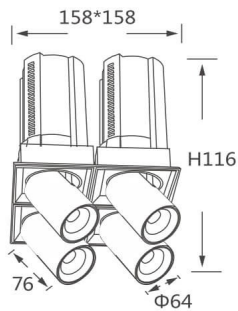

GAP TS4

Lavov downlight from the family GAP TS4 with a power of 4x12W and a reflector of 36 degrees beam angle. With a total lumen output of 4800lm and an efficacy of 100lm/W. CCT 4000K. . Made in Die Cast Aluminum and finished in Black color. ON/OFF driver.

Item code	86.D056.1431.02
Product type	Indoor
Category	Downlights
Family	GAP
Subfamily	GAP TS4
Pictograms	

Scheme

Product

Real power (W)	4x12
Real luminous flux (Lm)	4800
Luminous efficiency (Lm/W)	100
Beam angle (°)	36
Life time (h)	50000 h L80B10
Colour	Black
Control gear included	Yes
Control gear	ON/OFF
Flicker Free	Yes
Light source	LED
Type of LED	COB
Colour temperature (K)	4000K
Colour consistency (SDCM)	SDCM<3
CRI	90