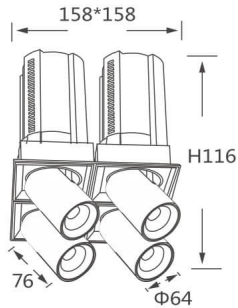

GAP TS4-Smart

Lavov downlight from the family GAP TS4 with a power of 4x12W and a reflector of 36 degrees beam angle. With a total lumen output of 4800lm and an efficacy of 100lm/W. CCT 4000K. .

Made in Die Cast Aluminum and finished in Black color.

Dimmable Casamby ready driver.

Item code	86.D056.1439.02
Product type	Indoor
Category	Downlights
Family	GAP
Subfamily	GAP TS4-Smart
Pictograms	

Scheme

Product

Real power (W)	4x12
Real luminous flux (Lm)	4800
Luminous efficiency (Lm/W)	100
Beam angle (°)	36
Life time (h)	50000 h L80B10
Colour	Black
Control gear included	Yes
Control gear	Dimmable Casamby ready
Flicker Free	Yes
Light source	LED
Type of LED	COB
Colour temperature (K)	4000K
Colour consistency (SDCM)	SDCM<3
CRI	90