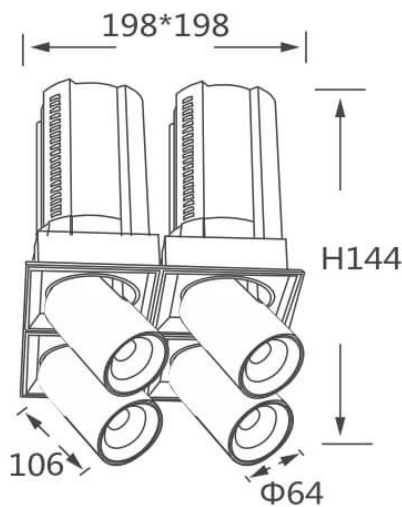

GAP TS4

Lavov downlight from the family GAP TS4 with a power of 4x20W and a reflector of 15 degrees beam angle. With a total lumen output of 8000lm and an efficacy of 100lm/W. CCT 3000K. . Made in Die Cast Aluminum and finished in White color. ON/OFF driver.

Item code	86.D056.2311.01
Product type	Indoor
Category	Downlights
Family	GAP
Subfamily	GAP TS4
Pictograms	

Scheme

Product	
Real power (W)	4x20
Real luminous flux (Lm)	8000
Luminous efficiency (Lm/W)	100
Beam angle (°)	15
Life time (h)	50000 h L80B10
Colour	White
Control gear included	Yes
Control gear	ON/OFF
Flicker Free	Yes
Light source	LED
Type of LED	COB
Colour temperature (K)	3000K
Colour consistency (SDCM)	SDCM<3
CRI	90