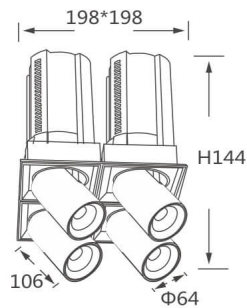

GAP TS4-Smart

Lavov downlight from the family GAP TS4 with a power of 4x20W and a reflector of 15 degrees beam angle. With a total lumen output of 8000lm and an efficacy of 100lm/W. CCT 3000K. .

Made in Die Cast Aluminum and finished in Black color.

Dimmable Casamby ready driver.

Item code	86.D056.2319.02
Product type	Indoor
Category	Downlights
Family	GAP
Subfamily	GAP TS4-Smart
Pictograms	

Scheme

Product

Real power (W)	4x20
Real luminous flux (Lm)	8000
Luminous efficiency (Lm/W)	100
Beam angle (°)	15
Life time (h)	50000 h L80B10
Colour	Black
Control gear included	Yes
Control gear	Dimmable Casamby ready
Flicker Free	Yes
Light source	LED
Type of LED	COB
Colour temperature (K)	3000K
Colour consistency (SDCM)	SDCM<3
CRI	90