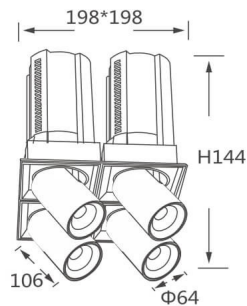

GAP TS4-Smart

Lavov downlight from the family GAP TS4 with a power of 4x20W and a reflector of 15 degrees beam angle. With a total lumen output of 8000lm and an efficacy of 100lm/W. CCT 3000K. .

Made in Die Cast Aluminum and finished in Black color.

Dimmable Casamby ready driver.

Item code	86.D056.2319.02
Product type	Indoor
Category	Downlights
Family	GAP
Subfamily	GAP TS4-Smart
Pictograms	

Scheme

Product

Real power (W)	4x20
Real luminous flux (Lm)	8000
Luminous efficiency (Lm/W)	100
Beam angle (°)	15
Life time (h)	50000 h L80B10
Colour	Black
Control gear included	Yes
Control gear	Dimmable Casamby ready
Flicker Free	Yes
Light source	LED
Type of LED	COB
Colour temperature (K)	3000K
Colour consistency (SDCM)	SDCM<3
CRI	90