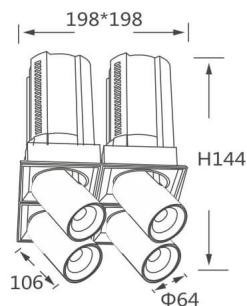

GAP TS4

Lavov downlight from the family GAP TS4 with a power of 4x20W and a reflector of 24 degrees beam angle. With a total lumen output of 8000lm and an efficacy of 100lm/W. CCT 3000K. . Made in Die Cast Aluminum and finished in White color. DALI driver.

Item code	86.D056.2323.01
Product type	Indoor
Category	Downlights
Family	GAP
Subfamily	GAP TS4
Pictograms	

Scheme

Product

Real power (W)	4x20
Real luminous flux (Lm)	8000
Luminous efficiency (Lm/W)	100
Beam angle (°)	24
Life time (h)	50000 h L80B10
Colour	White
Control gear included	Yes
Control gear	DALI
Flicker Free	Yes
Light source	LED
Type of LED	COB
Colour temperature (K)	3000K
Colour consistency (SDCM)	SDCM<3
CRI	90