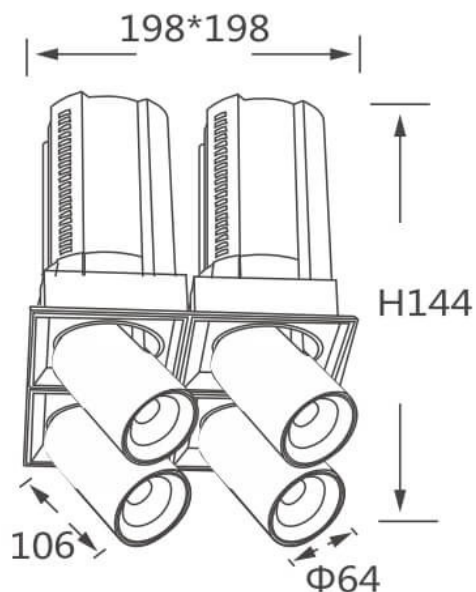

GAP TS4-Smart

Lavov downlight from the family GAP TS4 with a power of 4x20W and a reflector of 24 degrees beam angle. With a total lumen output of 8000lm and an efficacy of 100lm/W. CCT 3000K. . Made in Die Cast Aluminum and finished in Black color. Dimmable Casamby ready driver.

Item code	86.D056.2329.02
Product type	Indoor
Category	Downlights
Family	GAP
Subfamily	GAP TS4-Smart
Pictograms	

Scheme

Product	
Real power (W)	4x20
Real luminous flux (Lm)	8000
Luminous efficiency (Lm/W)	100
Beam angle (°)	24
Life time (h)	50000 h L80B10
Colour	Black
Control gear included	Yes
Control gear	Dimmable Casamby ready
Flicker Free	Yes
Light source	LED
Type of LED	COB
Colour temperature (K)	3000K
Colour consistency (SDCM)	SDCM<3
CRI	90