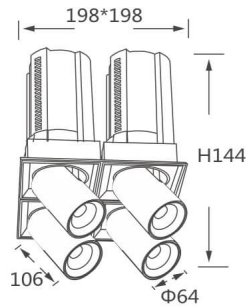

GAP TS4-Smart

Lavov downlight from the family GAP TS4 with a power of 4x20W and a reflector of 24 degrees beam angle. With a total lumen output of 8000lm and an efficacy of 100lm/W. CCT 3000K. .

Made in Die Cast Aluminum and finished in Black color.

Dimmable Casamby ready driver.

Item code	86.D056.2329.02
Product type	Indoor
Category	Downlights
Family	GAP
Subfamily	GAP TS4-Smart
Pictograms	

Scheme

Product

Real power (W)	4x20
Real luminous flux (Lm)	8000
Luminous efficiency (Lm/W)	100
Beam angle (°)	24
Life time (h)	50000 h L80B10
Colour	Black
Control gear included	Yes
Control gear	Dimmable Casamby ready
Flicker Free	Yes
Light source	LED
Type of LED	COB
Colour temperature (K)	3000K
Colour consistency (SDCM)	SDCM<3
CRI	90