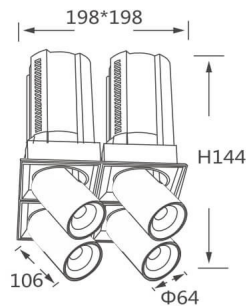

GAP TS4-Smart

Lavov downlight from the family GAP TS4 with a power of 4x20W and a reflector of 24 degrees beam angle. With a total lumen output of 8000lm and an efficacy of 100lm/W. CCT 3000K. .

Made in Die Cast Aluminum and finished in Black color.

Dimmable Casamby ready driver.

| | |
|---------------------|------------------------|
| Item code | 86.D056.2329.02 |
| Product type | Indoor |
| Category | Downlights |
| Family | GAP |
| Subfamily | GAP TS4-Smart |
| Pictograms | |

Scheme

Product

| | |
|-----------------------------------|-------------------------------|
| Real power (W) | 4x20 |
| Real luminous flux (Lm) | 8000 |
| Luminous efficiency (Lm/W) | 100 |
| Beam angle (°) | 24 |
| Life time (h) | 50000 h L80B10 |
| Colour | Black |
| Control gear included | Yes |
| Control gear | Dimmable Casamby ready |
| Flicker Free | Yes |
| Light source | LED |
| Type of LED | COB |
| Colour temperature (K) | 3000K |
| Colour consistency (SDCM) | SDCM<3 |
| CRI | 90 |