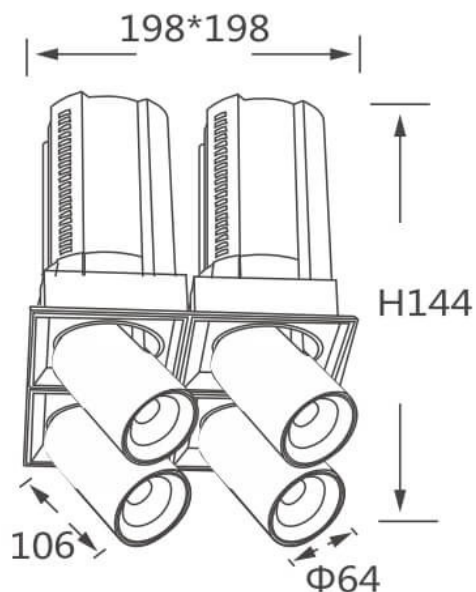

GAP TS4

Lavov downlight from the family GAP TS4 with a power of 4x20W and a reflector of 55 degrees beam angle. With a total lumen output of 8000lm and an efficacy of 100lm/W. CCT 3000K. . Made in Die Cast Aluminum and finished in Black color. DALI driver.

Item code	86.D056.2343.02
Product type	Indoor
Category	Downlights
Family	GAP
Subfamily	GAP TS4
Pictograms	

Scheme

Product	
Real power (W)	4x20
Real luminous flux (Lm)	8000
Luminous efficiency (Lm/W)	100
Beam angle (°)	55
Life time (h)	50000 h L80B10
Colour	Black
Control gear included	Yes
Control gear	DALI
Flicker Free	Yes
Light source	LED
Type of LED	COB
Colour temperature (K)	3000K
Colour consistency (SDCM)	SDCM<3
CRI	90