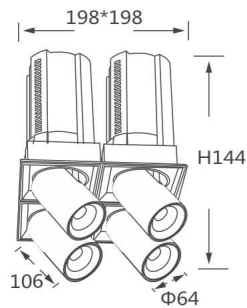

GAP TS4

Lavov downlight from the family GAP TS4 with a power of 4x20W and a reflector of 15 degrees beam angle. With a total lumen output of 8000lm and an efficacy of 100lm/W. CCT 4000K. . Made in Die Cast Aluminum and finished in Black color. ON/OFF driver.

Item code	86.D056.2411.02
Product type	Indoor
Category	Downlights
Family	GAP
Subfamily	GAP TS4
Pictograms	

Scheme

Product

Real power (W)	4x20
Real luminous flux (Lm)	8000
Luminous efficiency (Lm/W)	100
Beam angle (°)	15
Life time (h)	50000 h L80B10
Colour	Black
Control gear included	Yes
Control gear	ON/OFF
Flicker Free	Yes
Light source	LED
Type of LED	COB
Colour temperature (K)	4000K
Colour consistency (SDCM)	SDCM<3
CRI	90