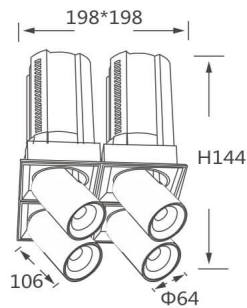

GAP TS4

Lavov downlight from the family GAP TS4 with a power of 4x20W and a reflector of 24 degrees beam angle. With a total lumen output of 8000lm and an efficacy of 100lm/W. CCT 4000K. . Made in Die Cast Aluminum and finished in White color. DALI driver.

Item code	86.D056.2423.01
Product type	Indoor
Category	Downlights
Family	GAP
Subfamily	GAP TS4
Pictograms	

Scheme

Product

Real power (W)	4x20
Real luminous flux (Lm)	8000
Luminous efficiency (Lm/W)	100
Beam angle (°)	24
Life time (h)	50000 h L80B10
Colour	White
Control gear included	Yes
Control gear	DALI
Flicker Free	Yes
Light source	LED
Type of LED	COB
Colour temperature (K)	4000K
Colour consistency (SDCM)	SDCM<3
CRI	90