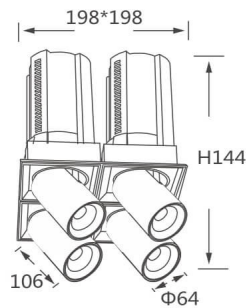

### GAP TS4-Smart

Lavov downlight from the family GAP TS4 with a power of 4x20W and a reflector of 24 degrees beam angle. With a total lumen output of 8000lm and an efficacy of 100lm/W. CCT 4000K. .

Made in Die Cast Aluminum and finished in Black color.

### Product

<b>Real power (W)</b>	<b>4x20</b>
<b>Real luminous flux (Lm)</b>	<b>8000</b>
<b>Luminous efficiency (Lm/W)</b>	<b>100</b>
<b>Beam angle (°)</b>	<b>24</b>
<b>Life time (h)</b>	<b>50000 h L80B10</b>
<b>Colour</b>	<b>Black</b>
<b>Control gear included</b>	<b>Yes</b>
<b>Control gear</b>	<b>Dimmable Casamby ready</b>
<b>Flicker Free</b>	<b>Yes</b>
<b>Light source</b>	<b>LED</b>
<b>Type of LED</b>	<b>COB</b>
<b>Colour temperature (K)</b>	<b>4000K</b>
<b>Colour consistency (SDCM)</b>	<b>SDCM&lt;3</b>
<b>CRI</b>	<b>90</b>