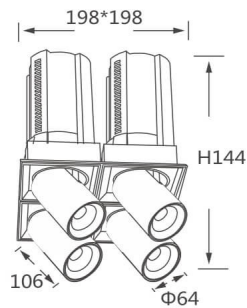

### GAP TS4

Lavov downlight from the family GAP TS4 with a power of 4x20W and a reflector of 36 degrees beam angle. With a total lumen output of 8000lm and an efficacy of 100lm/W. CCT 4000K. . Made in Die Cast Aluminum and finished in Black color. DALI driver.

### Product

<b>Real power (W)</b>	<b>4x20</b>
<b>Real luminous flux (Lm)</b>	<b>8000</b>
<b>Luminous efficiency (Lm/W)</b>	<b>100</b>
<b>Beam angle (°)</b>	<b>36</b>
<b>Life time (h)</b>	<b>50000 h L80B10</b>
<b>Colour</b>	<b>Black</b>
<b>Control gear included</b>	<b>Yes</b>
<b>Control gear</b>	<b>DALI</b>
<b>Flicker Free</b>	<b>Yes</b>
<b>Light source</b>	<b>LED</b>
<b>Type of LED</b>	<b>COB</b>
<b>Colour temperature (K)</b>	<b>4000K</b>
<b>Colour consistency (SDCM)</b>	<b>SDCM&lt;3</b>
<b>CRI</b>	<b>90</b>