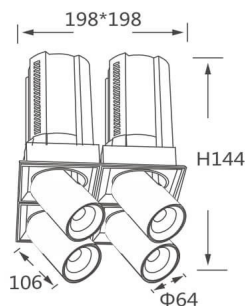

### GAP TS4-Smart

Lavov downlight from the family GAP TS4 with a power of 4x20W and a reflector of 36 degrees beam angle. With a total lumen output of 8000lm and an efficacy of 100lm/W. CCT 4000K. .

Made in Die Cast Aluminum and finished in White color.

### Product

<b>Real power (W)</b>	<b>4x20</b>
<b>Real luminous flux (Lm)</b>	<b>8000</b>
<b>Luminous efficiency (Lm/W)</b>	<b>100</b>
<b>Beam angle (°)</b>	<b>36</b>
<b>Life time (h)</b>	<b>50000 h L80B10</b>
<b>Colour</b>	<b>White</b>
<b>Control gear included</b>	<b>Yes</b>
<b>Control gear</b>	<b>Dimmable Casamby ready</b>
<b>Flicker Free</b>	<b>Yes</b>
<b>Light source</b>	<b>LED</b>
<b>Type of LED</b>	<b>COB</b>
<b>Colour temperature (K)</b>	<b>4000K</b>
<b>Colour consistency (SDCM)</b>	<b>SDCM&lt;3</b>
<b>CRI</b>	<b>90</b>