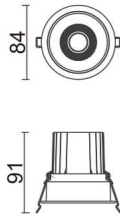

COMFORT

Lavov downlight from the family COMFORT with a power of 10W, CRI 80 and CCT 3000K, 12 degrees beam angle. With a total lumen output of 790lm, and a luminous efficacy of 79lm/W. Made in Die Cast Aluminum and finished in White color. ON/OFF driver.

Item code	86.D058.1311.01
Product type	Indoor
Category	Downlights
Family	COMFORT

Pictograms

Scheme

Product	
Real power (W)	10
Real luminous flux (Lm)	790
Luminous efficiency (Lm/W)	79
Beam angle (°)	12
Life time (h)	50000 h L80B10
IP	20
Electrical class insulation	Clas II
Colour	White
Control gear included	Yes
Control gear	ON/OFF
Flicker Free	Yes
Light source	LED
Type of LED	COB
Colour temperature (K)	3000
Colour consistency (SDCM)	SDCM<3
CRI	80