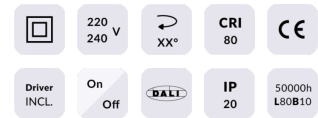

### COMFORT

Lavov downlight from the family COMFORT with a power of 10W, CRI 80 and CCT 3000K, 12 degrees beam angle. With a total lumen output of 790lm, and a luminous efficacy of 79lm/W. Made in Die Cast Aluminum and finished in White color. ON/OFF driver.

#### Scheme

Product	
Real power (W)	10
Real luminous flux (Lm)	790
Luminous efficiency (Lm/W)	79
Beam angle (&ordm;)	12
Life time (h)	50000 h L80B10
IP	20
Electrical class insulation	Clas II
Colour	White
Control gear included	Yes
Control gear	ON/OFF
Flicker Free	Yes
Light source	LED
Type of LED	COB
Colour temperature (K)	3000
Colour consistency (SDCM)	SDCM<3
CRI	80