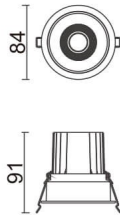

COMFORT

Lavov downlight from the family COMFORT with a power of 10W, CRI 80 and CCT 3000K, 12 degrees beam angle. With a total lumen output of 790lm, and a luminous efficacy of 79lm/W. Made in Die Cast Aluminum and finished in White color. ON/OFF driver.

Item code	86.D058.1311.01
Product type	Indoor
Category	Downlights
Family	COMFORT

Pictograms

Scheme

Product

Real power (W)	10
Real luminous flux (Lm)	790
Luminous efficiency (Lm/W)	79
Beam angle (°)	12
Life time (h)	50000 h L80B10
IP	20
Electrical class insulation	Clas II
Colour	White
Control gear included	Yes
Control gear	ON/OFF
Flicker Free	Yes
Light source	LED
Type of LED	COB
Colour temperature (K)	3000
Colour consistency (SDCM)	SDCM<3
CRI	80