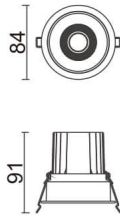

COMFORT

Lavov downlight from the family COMFORT with a power of 10W, CRI 80 and CCT 3000K, 12 degrees beam angle. With a total lumen output of 790lm, and a luminous efficacy of 79lm/W. Made in Die Cast Aluminum and finished in Black color. ON/OFF driver.

Item code	86.D058.1311.02
Product type	Indoor
Category	Downlights
Family	COMFORT

Pictograms

Scheme

Product

Real power (W)	10
Real luminous flux (Lm)	790
Luminous efficiency (Lm/W)	79
Beam angle (°)	12
Life time (h)	50000 h L80B10
IP	20
Electrical class insulation	Clas II
Colour	Black
Control gear included	Yes
Control gear	ON/OFF
Flicker Free	Yes
Light source	LED
Type of LED	COB
Colour temperature (K)	3000
Colour consistency (SDCM)	SDCM<3
CRI	80