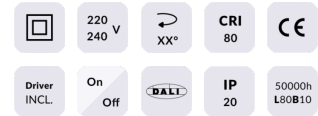

### COMFORT

Lavov downlight from the family COMFORT with a power of 10W, CRI 80 and CCT 3000K, 12 degrees beam angle. With a total lumen output of 790lm, and a luminous efficacy of 79lm/W. Made in Die Cast Aluminum and finished in Black color. ON/OFF driver.

#### Scheme

Product	
Real power (W)	10
Real luminous flux (Lm)	790
Luminous efficiency (Lm/W)	79
Beam angle (°)	12
Life time (h)	50000 h L80B10
IP	20
Electrical class insulation	Clas II
Colour	Black
Control gear included	Yes
Control gear	ON/OFF
Flicker Free	Yes
Light source	LED
Type of LED	COB
Colour temperature (K)	3000
Colour consistency (SDCM)	SDCM3
CRI	80