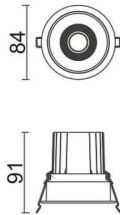

COMFORT

Lavov downlight from the family COMFORT with a power of 10W, CRI 80 and CCT 3000K, 12 degrees beam angle. With a total lumen output of 790lm, and a luminous efficacy of 79lm/W. Made in Die Cast Aluminum and finished in Black color. ON/OFF driver.

Item code	86.D058.1311.02
Product type	Indoor
Category	Downlights
Family	COMFORT
Pictograms	

Scheme

Product	
Real power (W)	10
Real luminous flux (Lm)	790
Luminous efficiency (Lm/W)	79
Beam angle (°)	12
Life time (h)	50000 h L80B10
IP	20
Electrical class insulation	Clas II
Colour	Black
Control gear included	Yes
Control gear	ON/OFF
Flicker Free	Yes
Light source	LED
Type of LED	COB
Colour temperature (K)	3000
Colour consistency (SDCM)	SDCM<3
CRI	80