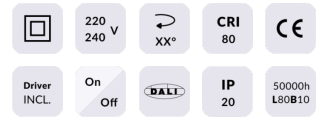

COMFORT

Lavov downlight from the family COMFORT with a power of 10W, CRI 80 and CCT 3000K, 12 degrees beam angle. With a total lumen output of 790lm, and a luminous efficacy of 79lm/W. Made in Die Cast Aluminum and finished in Black color. ON/OFF driver.

Item code	86.D058.1311.02
Product type	Indoor
Category	Downlights
Family	COMFORT

Pictograms

Scheme

Product

Real power (W)	10
Real luminous flux (Lm)	790
Luminous efficiency (Lm/W)	79
Beam angle (°)	12
Life time (h)	50000 h L80B10
IP	20
Electrical class insulation	Clas II
Colour	Black
Control gear included	Yes
Control gear	ON/OFF
Flicker Free	Yes
Light source	LED
Type of LED	COB
Colour temperature (K)	3000
Colour consistency (SDCM)	SDCM<3
CRI	80