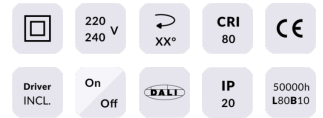

COMFORT

Lavov downlight from the family COMFORT with a power of 10W, CRI 80 and CCT 3000K, 12 degrees beam angle. With a total lumen output of 790lm, and a luminous efficacy of 79lm/W. Made in Die Cast Aluminum and finished in Grey color. ON/OFF driver.

Item code	86.D058.1311.03
Product type	Indoor
Category	Downlights
Family	COMFORT

Pictograms

Scheme

Product

Real power (W)	10
Real luminous flux (Lm)	790
Luminous efficiency (Lm/W)	79
Beam angle (°)	12
Life time (h)	50000 h L80B10
IP	20
Electrical class insulation	Clas II
Colour	Grey
Control gear included	Yes
Control gear	ON/OFF
Flicker Free	Yes
Light source	LED
Type of LED	COB
Colour temperature (K)	3000
Colour consistency (SDCM)	SDCM<3
CRI	80