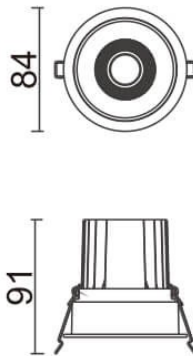

### COMFORT

Lavov downlight from the family COMFORT with a power of 10W, CRI 80 and CCT 3000K, 12 degrees beam angle. With a total lumen output of 790lm, and a luminous efficacy of 79lm/W. Made in Die Cast Aluminum and finished in Grey color. ON/OFF driver.

#### Scheme

Product	
Real power (W)	10
Real luminous flux (Lm)	790
Luminous efficiency (Lm/W)	79
Beam angle (&ordm;)	12
Life time (h)	50000 h L80B10
IP	20
Electrical class insulation	Clas II
Colour	Grey
Control gear included	Yes
Control gear	ON/OFF
Flicker Free	Yes
Light source	LED
Type of LED	COB
Colour temperature (K)	3000
Colour consistency (SDCM)	SDCM<3
CRI	80