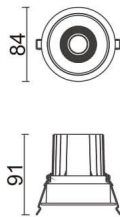

COMFORT

Lavov downlight from the family COMFORT with a power of 10W, CRI 80 and CCT 3000K, 12 degrees beam angle. With a total lumen output of 790lm, and a luminous efficacy of 79lm/W. Made in Die Cast Aluminum and finished in Grey color. ON/OFF driver.

Item code	86.D058.1311.03
Product type	Indoor
Category	Downlights
Family	COMFORT

Pictograms

Scheme

Product

Real power (W)	10
Real luminous flux (Lm)	790
Luminous efficiency (Lm/W)	79
Beam angle (°)	12
Life time (h)	50000 h L80B10
IP	20
Electrical class insulation	Clas II
Colour	Grey
Control gear included	Yes
Control gear	ON/OFF
Flicker Free	Yes
Light source	LED
Type of LED	COB
Colour temperature (K)	3000
Colour consistency (SDCM)	SDCM<3
CRI	80