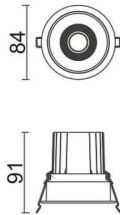

COMFORT

Lavov downlight from the family COMFORT with a power of 10W, CRI 80 and CCT 3000K, 12 degrees beam angle. With a total lumen output of 790lm, and a luminous efficacy of 79lm/W. Made in Die Cast Aluminum and finished in White color. DALI driver.

Item code	86.D058.1313.01
Product type	Indoor
Category	Downlights
Family	COMFORT
Pictograms	

Scheme

Product	
Real power (W)	10
Real luminous flux (Lm)	790
Luminous efficiency (Lm/W)	79
Beam angle (°)	12
Life time (h)	50000 h L80B10
IP	20
Electrical class insulation	Clas II
Colour	White
Control gear included	Yes
Control gear	DALI
Flicker Free	Yes
Light source	LED
Type of LED	COB
Colour temperature (K)	3000
Colour consistency (SDCM)	SDCM<3
CRI	80