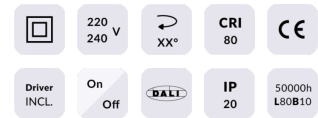

COMFORT

Lavov downlight from the family COMFORT with a power of 10W, CRI 80 and CCT 3000K, 12 degrees beam angle. With a total lumen output of 790lm, and a luminous efficacy of 79lm/W. Made in Die Cast Aluminum and finished in Black color. DALI driver.

Item code	86.D058.1313.02
Product type	Indoor
Category	Downlights
Family	COMFORT

Pictograms

Scheme

Product	
Real power (W)	10
Real luminous flux (Lm)	790
Luminous efficiency (Lm/W)	79
Beam angle (°)	12
Life time (h)	50000 h L80B10
IP	20
Electrical class insulation	Clas II
Colour	Black
Control gear included	Yes
Control gear	DALI
Flicker Free	Yes
Light source	LED
Type of LED	COB
Colour temperature (K)	3000
Colour consistency (SDCM)	SDCM3
CRI	80