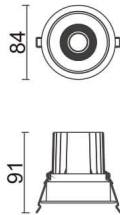

COMFORT

Lavov downlight from the family COMFORT with a power of 10W, CRI 80 and CCT 3000K, 12 degrees beam angle. With a total lumen output of 790lm, and a luminous efficacy of 79lm/W. Made in Die Cast Aluminum and finished in Black color. DALI driver.

Item code	86.D058.1313.02
Product type	Indoor
Category	Downlights
Family	COMFORT
Pictograms	

Scheme

Product	
Real power (W)	10
Real luminous flux (Lm)	790
Luminous efficiency (Lm/W)	79
Beam angle (°)	12
Life time (h)	50000 h L80B10
IP	20
Electrical class insulation	Clas II
Colour	Black
Control gear included	Yes
Control gear	DALI
Flicker Free	Yes
Light source	LED
Type of LED	COB
Colour temperature (K)	3000
Colour consistency (SDCM)	SDCM<3
CRI	80