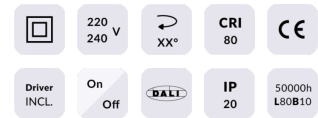

COMFORT

Lavov downlight from the family COMFORT with a power of 10W, CRI 80 and CCT 3000K, 12 degrees beam angle. With a total lumen output of 790lm, and a luminous efficacy of 79lm/W. Made in Die Cast Aluminum and finished in Black color. DALI driver.

Item code	86.D058.1313.02
Product type	Indoor
Category	Downlights
Family	COMFORT

Pictograms

Scheme

Product	
Real power (W)	10
Real luminous flux (Lm)	790
Luminous efficiency (Lm/W)	79
Beam angle (º)	12
Life time (h)	50000 h L80B10
IP	20
Electrical class insulation	Clas II
Colour	Black
Control gear included	Yes
Control gear	DALI
Flicker Free	Yes
Light source	LED
Type of LED	COB
Colour temperature (K)	3000
Colour consistency (SDCM)	SDCM<3
CRI	80