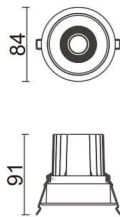

### COMFORT

Lavov downlight from the family COMFORT with a power of 10W, CRI 80 and CCT 3000K, 12 degrees beam angle. With a total lumen output of 790lm, and a luminous efficacy of 79lm/W. Made in Die Cast Aluminum and finished in Black color. DALI driver.

### Scheme

<b>Product</b>	
Real power (W)	10
Real luminous flux (Lm)	790
Luminous efficiency (Lm/W)	79
Beam angle (°)	12
Life time (h)	50000 h L80B10
IP	20
Electrical class insulation	Clas II
Colour	Black
Control gear included	Yes
Control gear	DALI
Flicker Free	Yes
Light source	LED
Type of LED	COB
Colour temperature (K)	3000
Colour consistency (SDCM)	SDCM<3
CRI	80