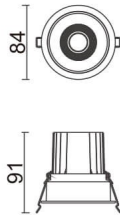

COMFORT

Lavov downlight from the family COMFORT with a power of 10W, CRI 80 and CCT 3000K, 12 degrees beam angle. With a total lumen output of 790lm, and a luminous efficacy of 79lm/W. Made in Die Cast Aluminum and finished in Grey color. DALI driver.

Item code	86.D058.1313.03
Product type	Indoor
Category	Downlights
Family	COMFORT

Pictograms

Scheme

Product

Real power (W)	10
Real luminous flux (Lm)	790
Luminous efficiency (Lm/W)	79
Beam angle (°)	12
Life time (h)	50000 h L80B10
IP	20
Electrical class insulation	Clas II
Colour	Grey
Control gear included	Yes
Control gear	DALI
Flicker Free	Yes
Light source	LED
Type of LED	COB
Colour temperature (K)	3000
Colour consistency (SDCM)	SDCM<3
CRI	80