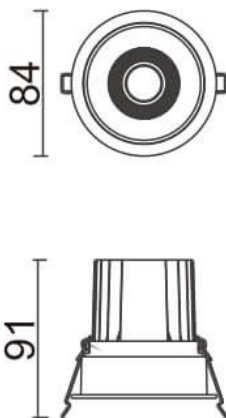

### COMFORT

Lavov downlight from the family COMFORT with a power of 10W, CRI 80 and CCT 3000K, 24 degrees beam angle. With a total lumen output of 790lm, and a luminous efficacy of 79lm/W. Made in Die Cast Aluminum and finished in White color. ON/OFF driver.

|              |                 |
|--------------|-----------------|
| Item code    | 86.D058.1321.01 |
| Product type | Indoor          |
| Category     | Downlights      |
| Family       | COMFORT         |
| Pictograms   |                 |

### Scheme

| Product                     |                |
|-----------------------------|----------------|
| Real power (W)              | 10             |
| Real luminous flux (Lm)     | 790            |
| Luminous efficiency (Lm/W)  | 79             |
| Beam angle (°)              | 24             |
| Life time (h)               | 50000 h L80B10 |
| IP                          | 20             |
| Electrical class insulation | Clas II        |
| Colour                      | White          |
| Control gear included       | Yes            |
| Control gear                | ON/OFF         |
| Flicker Free                | Yes            |
| Light source                | LED            |
| Type of LED                 | COB            |
| Colour temperature (K)      | 3000           |
| Colour consistency (SDCM)   | SDCM<3         |
| CRI                         | 80             |