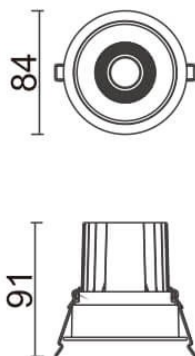

COMFORT

Lavov downlight from the family COMFORT with a power of 10W, CRI 80 and CCT 3000K, 24 degrees beam angle. With a total lumen output of 790lm, and a luminous efficacy of 79lm/W. Made in Die Cast Aluminum and finished in White color. ON/OFF driver.

Item code	86.D058.1321.01
Product type	Indoor
Category	Downlights
Family	COMFORT

Pictograms

Scheme

Product	
Real power (W)	10
Real luminous flux (Lm)	790
Luminous efficiency (Lm/W)	79
Beam angle (º)	24
Life time (h)	50000 h L80B10
IP	20
Electrical class insulation	Clas II
Colour	White
Control gear included	Yes
Control gear	ON/OFF
Flicker Free	Yes
Light source	LED
Type of LED	COB
Colour temperature (K)	3000
Colour consistency (SDCM)	SDCM<3
CRI	80