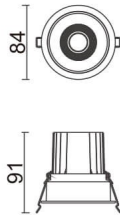

### COMFORT

Lavov downlight from the family COMFORT with a power of 10W, CRI 80 and CCT 3000K, 24 degrees beam angle. With a total lumen output of 790lm, and a luminous efficacy of 79lm/W. Made in Die Cast Aluminum and finished in White color. ON/OFF driver.

### Scheme

<b>Product</b>	
<b>Real power (W)</b>	<b>10</b>
<b>Real luminous flux (Lm)</b>	<b>790</b>
<b>Luminous efficiency (Lm/W)</b>	<b>79</b>
<b>Beam angle (°)</b>	<b>24</b>
<b>Life time (h)</b>	<b>50000 h L80B10</b>
<b>IP</b>	<b>20</b>
<b>Electrical class insulation</b>	<b>Clas II</b>
<b>Colour</b>	<b>White</b>
<b>Control gear included</b>	<b>Yes</b>
<b>Control gear</b>	<b>ON/OFF</b>
<b>Flicker Free</b>	<b>Yes</b>
<b>Light source</b>	<b>LED</b>
<b>Type of LED</b>	<b>COB</b>
<b>Colour temperature (K)</b>	<b>3000</b>
<b>Colour consistency (SDCM)</b>	<b>SDCM&lt;3</b>
<b>CRI</b>	<b>80</b>