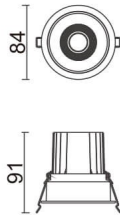

Scheme

Product	
Real power (W)	10
Real luminous flux (Lm)	790
Luminous efficiency (Lm/W)	79
Beam angle (°)	24
Life time (h)	50000 h L80B10
IP	20
Electrical class insulation	Clas II
Colour	White
Control gear included	Yes
Control gear	ON/OFF
Flicker Free	Yes
Light source	LED
Type of LED	COB
Colour temperature (K)	3000
Colour consistency (SDCM)	SDCM<3
CRI	80