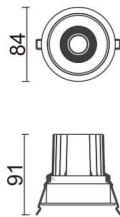

### COMFORT

Lavov downlight from the family COMFORT with a power of 10W, CRI 80 and CCT 3000K, 24 degrees beam angle. With a total lumen output of 790lm, and a luminous efficacy of 79lm/W. Made in Die Cast Aluminum and finished in Black color. ON/OFF driver.

### Product

Real power (W)	10
Real luminous flux (Lm)	790
Luminous efficiency (Lm/W)	79
Beam angle (°)	24
Life time (h)	50000 h L80B10
IP	20
Electrical class insulation	Clas II
Colour	Black
Control gear included	Yes
Control gear	ON/OFF
Flicker Free	Yes
Light source	LED
Type of LED	COB
Colour temperature (K)	3000
Colour consistency (SDCM)	SDCM<3
CRI	80