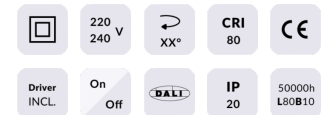

### COMFORT

Lavov downlight from the family COMFORT with a power of 10W, CRI 80 and CCT 3000K, 24 degrees beam angle. With a total lumen output of 790lm, and a luminous efficacy of 79lm/W. Made in Die Cast Aluminum and finished in Black color. ON/OFF driver.

### Scheme

Product	
Real power (W)	10
Real luminous flux (Lm)	790
Luminous efficiency (Lm/W)	79
Beam angle (°)	24
Life time (h)	50000 h L80B10
IP	20
Electrical class insulation	Clas II
Colour	Black
Control gear included	Yes
Control gear	ON/OFF
Flicker Free	Yes
Light source	LED
Type of LED	COB
Colour temperature (K)	3000
Colour consistency (SDCM)	SDCM3
CRI	80