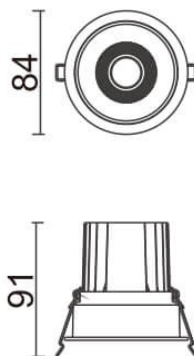

COMFORT

Lavov downlight from the family COMFORT with a power of 10W, CRI 80 and CCT 3000K, 24 degrees beam angle. With a total lumen output of 790lm, and a luminous efficacy of 79lm/W. Made in Die Cast Aluminum and finished in Grey color. ON/OFF driver.

Item code	86.D058.1321.03
Product type	Indoor
Category	Downlights
Family	COMFORT

Pictograms

Scheme

Product	
Real power (W)	10
Real luminous flux (Lm)	790
Luminous efficiency (Lm/W)	79
Beam angle (&ordm;)	24
Life time (h)	50000 h L80B10
IP	20
Electrical class insulation	Clas II
Colour	Grey
Control gear included	Yes
Control gear	ON/OFF
Flicker Free	Yes
Light source	LED
Type of LED	COB
Colour temperature (K)	3000
Colour consistency (SDCM)	SDCM<3
CRI	80