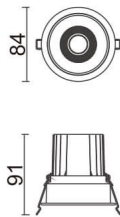

COMFORT

Lavov downlight from the family COMFORT with a power of 10W, CRI 80 and CCT 3000K, 24 degrees beam angle. With a total lumen output of 790lm, and a luminous efficacy of 79lm/W. Made in Die Cast Aluminum and finished in Grey color. ON/OFF driver.

Item code	86.D058.1321.03
Product type	Indoor
Category	Downlights
Family	COMFORT
Pictograms	

Scheme

Product	
Real power (W)	10
Real luminous flux (Lm)	790
Luminous efficiency (Lm/W)	79
Beam angle (°)	24
Life time (h)	50000 h L80B10
IP	20
Electrical class insulation	Clas II
Colour	Grey
Control gear included	Yes
Control gear	ON/OFF
Flicker Free	Yes
Light source	LED
Type of LED	COB
Colour temperature (K)	3000
Colour consistency (SDCM)	SDCM<3
CRI	80