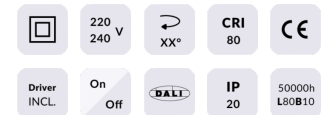

COMFORT

Lavov downlight from the family COMFORT with a power of 10W, CRI 80 and CCT 3000K, 24 degrees beam angle. With a total lumen output of 790lm, and a luminous efficacy of 79lm/W. Made in Die Cast Aluminum and finished in Grey color. ON/OFF driver.

Item code	86.D058.1321.03
Product type	Indoor
Category	Downlights
Family	COMFORT

Pictograms

Scheme

Product	
Real power (W)	10
Real luminous flux (Lm)	790
Luminous efficiency (Lm/W)	79
Beam angle (°)	24
Life time (h)	50000 h L80B10
IP	20
Electrical class insulation	Clas II
Colour	Grey
Control gear included	Yes
Control gear	ON/OFF
Flicker Free	Yes
Light source	LED
Type of LED	COB
Colour temperature (K)	3000
Colour consistency (SDCM)	SDCM3
CRI	80