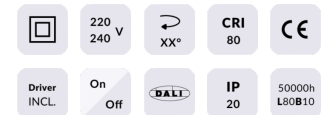

COMFORT

Lavov downlight from the family COMFORT with a power of 10W, CRI 80 and CCT 3000K, 24 degrees beam angle. With a total lumen output of 790lm, and a luminous efficacy of 79lm/W. Made in Die Cast Aluminum and finished in Grey color. ON/OFF driver.

Item code	86.D058.1321.03
Product type	Indoor
Category	Downlights
Family	COMFORT

Pictograms

Scheme

Product	
Real power (W)	10
Real luminous flux (Lm)	790
Luminous efficiency (Lm/W)	79
Beam angle (&ordm;)	24
Life time (h)	50000 h L80B10
IP	20
Electrical class insulation	Clas II
Colour	Grey
Control gear included	Yes
Control gear	ON/OFF
Flicker Free	Yes
Light source	LED
Type of LED	COB
Colour temperature (K)	3000
Colour consistency (SDCM)	SDCM<3
CRI	80