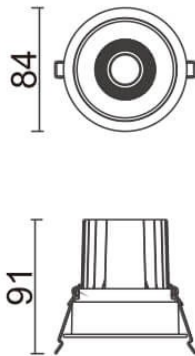

COMFORT

Lavov downlight from the family COMFORT with a power of 10W, CRI 80 and CCT 3000K, 24 degrees beam angle. With a total lumen output of 790lm, and a luminous efficacy of 79lm/W. Made in Die Cast Aluminum and finished in White color. DALI driver.

Item code	86.D058.1323.01
Product type	Indoor
Category	Downlights
Family	COMFORT

Pictograms

Scheme

Product	
Real power (W)	10
Real luminous flux (Lm)	790
Luminous efficiency (Lm/W)	79
Beam angle (°)	24
Life time (h)	50000 h L80B10
IP	20
Electrical class insulation	Clas II
Colour	White
Control gear included	Yes
Control gear	DALI
Flicker Free	Yes
Light source	LED
Type of LED	COB
Colour temperature (K)	3000
Colour consistency (SDCM)	SDCM<3
CRI	80