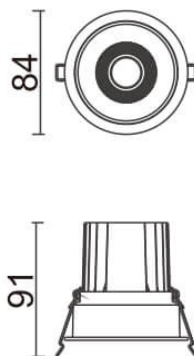

COMFORT

Lavov downlight from the family COMFORT with a power of 10W, CRI 80 and CCT 3000K, 24 degrees beam angle. With a total lumen output of 790lm, and a luminous efficacy of 79lm/W. Made in Die Cast Aluminum and finished in White color. DALI driver.

Item code	86.D058.1323.01
Product type	Indoor
Category	Downlights
Family	COMFORT

Pictograms

Scheme

Product	
Real power (W)	10
Real luminous flux (Lm)	790
Luminous efficiency (Lm/W)	79
Beam angle (º)	24
Life time (h)	50000 h L80B10
IP	20
Electrical class insulation	Clas II
Colour	White
Control gear included	Yes
Control gear	DALI
Flicker Free	Yes
Light source	LED
Type of LED	COB
Colour temperature (K)	3000
Colour consistency (SDCM)	SDCM<3
CRI	80