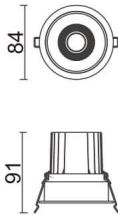

COMFORT

Lavov downlight from the family COMFORT with a power of 10W, CRI 80 and CCT 3000K, 40 degrees beam angle. With a total lumen output of 790lm, and a luminous efficacy of 79lm/W. Made in Die Cast Aluminum and finished in White color. ON/OFF driver.

Item code	86.D058.1331.01
Product type	Indoor
Category	Downlights
Family	COMFORT
Pictograms	

Scheme

Product	
Real power (W)	10
Real luminous flux (Lm)	790
Luminous efficiency (Lm/W)	79
Beam angle (°)	40
Life time (h)	50000 h L80B10
IP	20
Electrical class insulation	Clas II
Colour	White
Control gear included	Yes
Control gear	ON/OFF
Flicker Free	Yes
Light source	LED
Type of LED	COB
Colour temperature (K)	3000
Colour consistency (SDCM)	SDCM<3
CRI	80