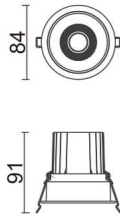

COMFORT

Lavov downlight from the family COMFORT with a power of 10W, CRI 80 and CCT 3000K, 40 degrees beam angle. With a total lumen output of 790lm, and a luminous efficacy of 79lm/W. Made in Die Cast Aluminum and finished in White color. ON/OFF driver.

Item code	86.D058.1331.01
Product type	Indoor
Category	Downlights
Family	COMFORT

Pictograms

Scheme

Product

Real power (W)	10
Real luminous flux (Lm)	790
Luminous efficiency (Lm/W)	79
Beam angle (°)	40
Life time (h)	50000 h L80B10
IP	20
Electrical class insulation	Clas II
Colour	White
Control gear included	Yes
Control gear	ON/OFF
Flicker Free	Yes
Light source	LED
Type of LED	COB
Colour temperature (K)	3000
Colour consistency (SDCM)	SDCM<3
CRI	80