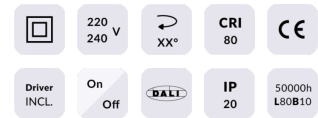

COMFORT

Lavov downlight from the family COMFORT with a power of 10W, CRI 80 and CCT 3000K, 40 degrees beam angle. With a total lumen output of 790lm, and a luminous efficacy of 79lm/W. Made in Die Cast Aluminum and finished in White color. ON/OFF driver.

Item code	86.D058.1331.01
Product type	Indoor
Category	Downlights
Family	COMFORT

Pictograms

Scheme

Product	
Real power (W)	10
Real luminous flux (Lm)	790
Luminous efficiency (Lm/W)	79
Beam angle (º)	40
Life time (h)	50000 h L80B10
IP	20
Electrical class insulation	Clas II
Colour	White
Control gear included	Yes
Control gear	ON/OFF
Flicker Free	Yes
Light source	LED
Type of LED	COB
Colour temperature (K)	3000
Colour consistency (SDCM)	SDCM<3
CRI	80