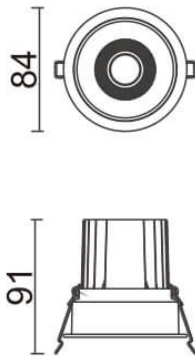

COMFORT

Lavov downlight from the family COMFORT with a power of 10W, CRI 80 and CCT 3000K, 40 degrees beam angle. With a total lumen output of 790lm, and a luminous efficacy of 79lm/W. Made in Die Cast Aluminum and finished in White color. ON/OFF driver.

Item code	86.D058.1331.01
Product type	Indoor
Category	Downlights
Family	COMFORT

Pictograms

Scheme

Product	
Real power (W)	10
Real luminous flux (Lm)	790
Luminous efficiency (Lm/W)	79
Beam angle (°)	40
Life time (h)	50000 h L80B10
IP	20
Electrical class insulation	Clas II
Colour	White
Control gear included	Yes
Control gear	ON/OFF
Flicker Free	Yes
Light source	LED
Type of LED	COB
Colour temperature (K)	3000
Colour consistency (SDCM)	SDCM3
CRI	80