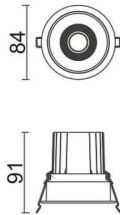

### COMFORT

Lavov downlight from the family COMFORT with a power of 10W, CRI 80 and CCT 3000K, 40 degrees beam angle. With a total lumen output of 790lm, and a luminous efficacy of 79lm/W. Made in Die Cast Aluminum and finished in Black color. ON/OFF driver.

### Product

Real power (W)	10
Real luminous flux (Lm)	790
Luminous efficiency (Lm/W)	79
Beam angle (°)	40
Life time (h)	50000 h L80B10
IP	20
Electrical class insulation	Clas II
Colour	Black
Control gear included	Yes
Control gear	ON/OFF
Flicker Free	Yes
Light source	LED
Type of LED	COB
Colour temperature (K)	3000
Colour consistency (SDCM)	SDCM<3
CRI	80