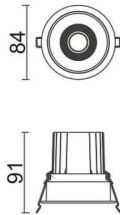

### COMFORT

Lavov downlight from the family COMFORT with a power of 10W, CRI 80 and CCT 3000K, 40 degrees beam angle. With a total lumen output of 790lm, and a luminous efficacy of 79lm/W. Made in Die Cast Aluminum and finished in Grey color. ON/OFF driver.

### Scheme

Product	
Real power (W)	10
Real luminous flux (Lm)	790
Luminous efficiency (Lm/W)	79
Beam angle (°)	40
Life time (h)	50000 h L80B10
IP	20
Electrical class insulation	Clas II
Colour	Grey
Control gear included	Yes
Control gear	ON/OFF
Flicker Free	Yes
Light source	LED
Type of LED	COB
Colour temperature (K)	3000
Colour consistency (SDCM)	SDCM<3
CRI	80