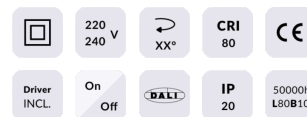

COMFORT

Lavov downlight from the family COMFORT with a power of 10W, CRI 80 and CCT 3000K, 40 degrees beam angle. With a total lumen output of 790lm, and a luminous efficacy of 79lm/W. Made in Die Cast Aluminum and finished in Grey color. ON/OFF driver.

Pictograms

Scheme

Product

Real power (W)	10
-----------------------	-----------

Real luminous flux (Lm)	790
--------------------------------	------------

Luminous efficiency (Lm/W)	79
-----------------------------------	-----------