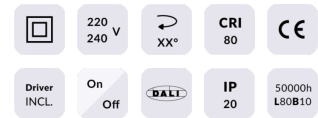

### COMFORT

Lavov downlight from the family COMFORT with a power of 10W, CRI 80 and CCT 3000K, 40 degrees beam angle. With a total lumen output of 790lm, and a luminous efficacy of 79lm/W. Made in Die Cast Aluminum and finished in Grey color. ON/OFF driver.

#### Scheme

<b>Product</b>	
Real power (W)	10
Real luminous flux (Lm)	790
Luminous efficiency (Lm/W)	79
Beam angle (°)	40
Life time (h)	50000 h L80B10
IP	20
Electrical class insulation	Clas II
Colour	Grey
Control gear included	Yes
Control gear	ON/OFF
Flicker Free	Yes
Light source	LED
Type of LED	COB
Colour temperature (K)	3000
Colour consistency (SDCM)	SDCM3
CRI	80