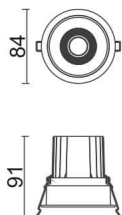

COMFORT

Lavov downlight from the family COMFORT with a power of 10W, CRI 80 and CCT 3000K, 40 degrees beam angle. With a total lumen output of 790lm, and a luminous efficacy of 79lm/W. Made in Die Cast Aluminum and finished in Grey color. ON/OFF driver.

Pictograms

Scheme

Product

Real power (W)	10
-----------------------	-----------

Real luminous flux (Lm)	790
--------------------------------	------------

Luminous efficiency (Lm/W)	79
-----------------------------------	-----------