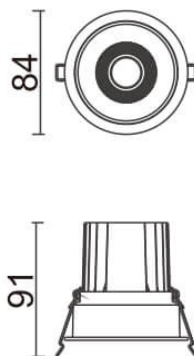

COMFORT

Lavov downlight from the family COMFORT with a power of 10W, CRI 80 and CCT 3000K, 40 degrees beam angle. With a total lumen output of 790lm, and a luminous efficacy of 79lm/W. Made in Die Cast Aluminum and finished in White color. DALI driver.

Item code	86.D058.1333.01
Product type	Indoor
Category	Downlights
Family	COMFORT

Pictograms

Scheme

Product	
Real power (W)	10
Real luminous flux (Lm)	790
Luminous efficiency (Lm/W)	79
Beam angle (°)	40
Life time (h)	50000 h L80B10
IP	20
Electrical class insulation	Clas II
Colour	White
Control gear included	Yes
Control gear	DALI
Flicker Free	Yes
Light source	LED
Type of LED	COB
Colour temperature (K)	3000
Colour consistency (SDCM)	SDCM3
CRI	80