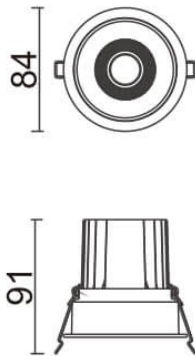

COMFORT

Lavov downlight from the family COMFORT with a power of 10W, CRI 80 and CCT 3000K, 40 degrees beam angle. With a total lumen output of 790lm, and a luminous efficacy of 79lm/W. Made in Die Cast Aluminum and finished in Black color. DALI driver.

Item code	86.D058.1333.02
Product type	Indoor
Category	Downlights
Family	COMFORT

Pictograms

Scheme

Product	
Real power (W)	10
Real luminous flux (Lm)	790
Luminous efficiency (Lm/W)	79
Beam angle (°)	40
Life time (h)	50000 h L80B10
IP	20
Electrical class insulation	Clas II
Colour	Black
Control gear included	Yes
Control gear	DALI
Flicker Free	Yes
Light source	LED
Type of LED	COB
Colour temperature (K)	3000
Colour consistency (SDCM)	SDCM<3
CRI	80