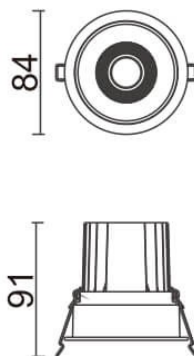

COMFORT

Lavov downlight from the family COMFORT with a power of 10W, CRI 80 and CCT 3000K, 40 degrees beam angle. With a total lumen output of 790lm, and a luminous efficacy of 79lm/W. Made in Die Cast Aluminum and finished in Grey color. DALI driver.

Item code	86.D058.1333.03
Product type	Indoor
Category	Downlights
Family	COMFORT

Pictograms

Scheme

Product	
Real power (W)	10
Real luminous flux (Lm)	790
Luminous efficiency (Lm/W)	79
Beam angle (º)	40
Life time (h)	50000 h L80B10
IP	20
Electrical class insulation	Clas II
Colour	Grey
Control gear included	Yes
Control gear	DALI
Flicker Free	Yes
Light source	LED
Type of LED	COB
Colour temperature (K)	3000
Colour consistency (SDCM)	SDCM<3
CRI	80