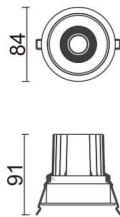

COMFORT

Lavov downlight from the family COMFORT with a power of 10W, CRI 80 and CCT 3000K, 40 degrees beam angle. With a total lumen output of 790lm, and a luminous efficacy of 79lm/W. Made in Die Cast Aluminum and finished in Grey color. DALI driver.

Item code	86.D058.1333.03
Product type	Indoor
Category	Downlights
Family	COMFORT
Pictograms	

Scheme

Product	
Real power (W)	10
Real luminous flux (Lm)	790
Luminous efficiency (Lm/W)	79
Beam angle (°)	40
Life time (h)	50000 h L80B10
IP	20
Electrical class insulation	Clas II
Colour	Grey
Control gear included	Yes
Control gear	DALI
Flicker Free	Yes
Light source	LED
Type of LED	COB
Colour temperature (K)	3000
Colour consistency (SDCM)	SDCM<3
CRI	80