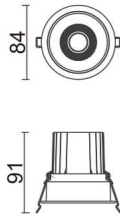

COMFORT

Lavov downlight from the family COMFORT with a power of 10W, CRI 80 and CCT 4000K, 12 degrees beam angle. With a total lumen output of 790lm, and a luminous efficacy of 79lm/W. Made in Die Cast Aluminum and finished in White color. ON/OFF driver.

Item code	86.D058.1411.01
Product type	Indoor
Category	Downlights
Family	COMFORT

Pictograms

Scheme

Product

Real power (W)	10
Real luminous flux (Lm)	790
Luminous efficiency (Lm/W)	79
Beam angle (°)	12
Life time (h)	50000 h L80B10
IP	20
Electrical class insulation	Clas II
Colour	White
Control gear included	Yes
Control gear	ON/OFF
Flicker Free	Yes
Light source	LED
Type of LED	COB
Colour temperature (K)	4000
Colour consistency (SDCM)	SDCM<3
CRI	80