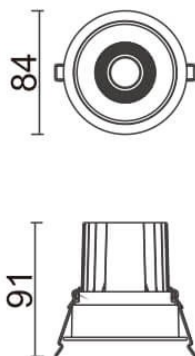

COMFORT

Lavov downlight from the family COMFORT with a power of 10W, CRI 80 and CCT 4000K, 12 degrees beam angle. With a total lumen output of 790lm, and a luminous efficacy of 79lm/W. Made in Die Cast Aluminum and finished in White color. ON/OFF driver.

Item code	86.D058.1411.01
Product type	Indoor
Category	Downlights
Family	COMFORT

Pictograms

Scheme

Product	
Real power (W)	10
Real luminous flux (Lm)	790
Luminous efficiency (Lm/W)	79
Beam angle (°)	12
Life time (h)	50000 h L80B10
IP	20
Electrical class insulation	Clas II
Colour	White
Control gear included	Yes
Control gear	ON/OFF
Flicker Free	Yes
Light source	LED
Type of LED	COB
Colour temperature (K)	4000
Colour consistency (SDCM)	SDCM3
CRI	80