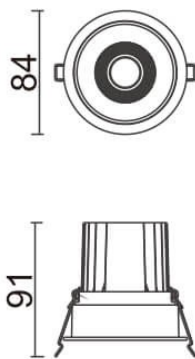

COMFORT

Lavov downlight from the family COMFORT with a power of 10W, CRI 80 and CCT 4000K, 12 degrees beam angle. With a total lumen output of 790lm, and a luminous efficacy of 79lm/W. Made in Die Cast Aluminum and finished in Black color. ON/OFF driver.

Item code	86.D058.1411.02
Product type	Indoor
Category	Downlights
Family	COMFORT

Pictograms

Scheme

Product	
Real power (W)	10
Real luminous flux (Lm)	790
Luminous efficiency (Lm/W)	79
Beam angle (º)	12
Life time (h)	50000 h L80B10
IP	20
Electrical class insulation	Clas II
Colour	Black
Control gear included	Yes
Control gear	ON/OFF
Flicker Free	Yes
Light source	LED
Type of LED	COB
Colour temperature (K)	4000
Colour consistency (SDCM)	SDCM<3
CRI	80