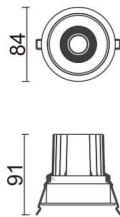

COMFORT

Lavov downlight from the family COMFORT with a power of 10W, CRI 80 and CCT 4000K, 12 degrees beam angle. With a total lumen output of 790lm, and a luminous efficacy of 79lm/W. Made in Die Cast Aluminum and finished in Black color. ON/OFF driver.

Item code	86.D058.1411.02
Product type	Indoor
Category	Downlights
Family	COMFORT
Pictograms	

Scheme

Product	
Real power (W)	10
Real luminous flux (Lm)	790
Luminous efficiency (Lm/W)	79
Beam angle (°)	12
Life time (h)	50000 h L80B10
IP	20
Electrical class insulation	Clas II
Colour	Black
Control gear included	Yes
Control gear	ON/OFF
Flicker Free	Yes
Light source	LED
Type of LED	COB
Colour temperature (K)	4000
Colour consistency (SDCM)	SDCM<3
CRI	80