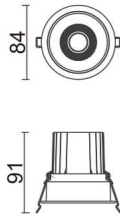

COMFORT

Lavov downlight from the family COMFORT with a power of 10W, CRI 80 and CCT 4000K, 12 degrees beam angle. With a total lumen output of 790lm, and a luminous efficacy of 79lm/W. Made in Die Cast Aluminum and finished in Grey color. ON/OFF driver.

Item code	86.D058.1411.03
Product type	Indoor
Category	Downlights
Family	COMFORT

Pictograms

Scheme

Product

Real power (W)	10
Real luminous flux (Lm)	790
Luminous efficiency (Lm/W)	79
Beam angle (°)	12
Life time (h)	50000 h L80B10
IP	20
Electrical class insulation	Clas II
Colour	Grey
Control gear included	Yes
Control gear	ON/OFF
Flicker Free	Yes
Light source	LED
Type of LED	COB
Colour temperature (K)	4000
Colour consistency (SDCM)	SDCM<3
CRI	80