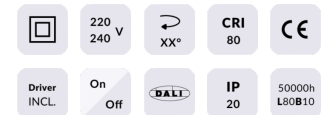

COMFORT

Lavov downlight from the family COMFORT with a power of 10W, CRI 80 and CCT 4000K, 12 degrees beam angle. With a total lumen output of 790lm, and a luminous efficacy of 79lm/W. Made in Die Cast Aluminum and finished in Grey color. ON/OFF driver.

Item code	86.D058.1411.03
Product type	Indoor
Category	Downlights
Family	COMFORT

Pictograms

Scheme

Product	
Real power (W)	10
Real luminous flux (Lm)	790
Luminous efficiency (Lm/W)	79
Beam angle (º)	12
Life time (h)	50000 h L80B10
IP	20
Electrical class insulation	Clas II
Colour	Grey
Control gear included	Yes
Control gear	ON/OFF
Flicker Free	Yes
Light source	LED
Type of LED	COB
Colour temperature (K)	4000
Colour consistency (SDCM)	SDCM<3
CRI	80