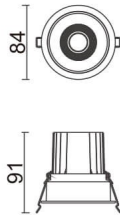

Scheme

Product

Real power (W)	10
Real luminous flux (Lm)	790
Luminous efficiency (Lm/W)	79
Beam angle (°)	12
Life time (h)	50000 h L80B10
IP	20
Electrical class insulation	Clas II
Colour	Grey
Control gear included	Yes
Control gear	ON/OFF
Flicker Free	Yes
Light source	LED
Type of LED	COB
Colour temperature (K)	4000
Colour consistency (SDCM)	SDCM<3
CRI	80