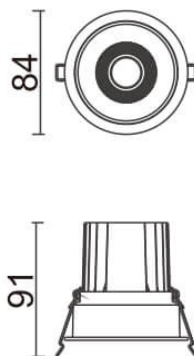

COMFORT

Lavov downlight from the family COMFORT with a power of 10W, CRI 80 and CCT 4000K, 12 degrees beam angle. With a total lumen output of 790lm, and a luminous efficacy of 79lm/W. Made in Die Cast Aluminum and finished in Grey color. ON/OFF driver.

Item code	86.D058.1411.03
Product type	Indoor
Category	Downlights
Family	COMFORT

Pictograms

Scheme

Product	
Real power (W)	10
Real luminous flux (Lm)	790
Luminous efficiency (Lm/W)	79
Beam angle (°)	12
Life time (h)	50000 h L80B10
IP	20
Electrical class insulation	Clas II
Colour	Grey
Control gear included	Yes
Control gear	ON/OFF
Flicker Free	Yes
Light source	LED
Type of LED	COB
Colour temperature (K)	4000
Colour consistency (SDCM)	SDCM3
CRI	80