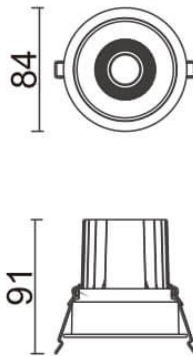

COMFORT

Lavov downlight from the family COMFORT with a power of 10W, CRI 80 and CCT 4000K, 12 degrees beam angle. With a total lumen output of 790lm, and a luminous efficacy of 79lm/W. Made in Die Cast Aluminum and finished in White color. DALI driver.

Item code	86.D058.1413.01
Product type	Indoor
Category	Downlights
Family	COMFORT

Pictograms

Scheme

Product	
Real power (W)	10
Real luminous flux (Lm)	790
Luminous efficiency (Lm/W)	79
Beam angle (º)	12
Life time (h)	50000 h L80B10
IP	20
Electrical class insulation	Clas II
Colour	White
Control gear included	Yes
Control gear	DALI
Flicker Free	Yes
Light source	LED
Type of LED	COB
Colour temperature (K)	4000
Colour consistency (SDCM)	SDCM<3
CRI	80