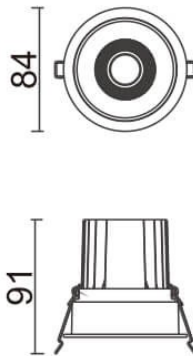

COMFORT

Lavov downlight from the family COMFORT with a power of 10W, CRI 80 and CCT 4000K, 12 degrees beam angle. With a total lumen output of 790lm, and a luminous efficacy of 79lm/W. Made in Die Cast Aluminum and finished in White color. DALI driver.

Item code	86.D058.1413.01
Product type	Indoor
Category	Downlights
Family	COMFORT

Pictograms

Scheme

Product	
Real power (W)	10
Real luminous flux (Lm)	790
Luminous efficiency (Lm/W)	79
Beam angle (°)	12
Life time (h)	50000 h L80B10
IP	20
Electrical class insulation	Clas II
Colour	White
Control gear included	Yes
Control gear	DALI
Flicker Free	Yes
Light source	LED
Type of LED	COB
Colour temperature (K)	4000
Colour consistency (SDCM)	SDCM3
CRI	80