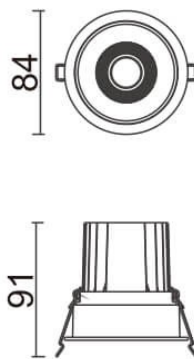

COMFORT

Lavov downlight from the family COMFORT with a power of 10W, CRI 80 and CCT 4000K, 12 degrees beam angle. With a total lumen output of 790lm, and a luminous efficacy of 79lm/W. Made in Die Cast Aluminum and finished in Black color. DALI driver.

Item code	86.D058.1413.02
Product type	Indoor
Category	Downlights
Family	COMFORT

Pictograms

Scheme

Product	
Real power (W)	10
Real luminous flux (Lm)	790
Luminous efficiency (Lm/W)	79
Beam angle (°)	12
Life time (h)	50000 h L80B10
IP	20
Electrical class insulation	Clas II
Colour	Black
Control gear included	Yes
Control gear	DALI
Flicker Free	Yes
Light source	LED
Type of LED	COB
Colour temperature (K)	4000
Colour consistency (SDCM)	SDCM3
CRI	80