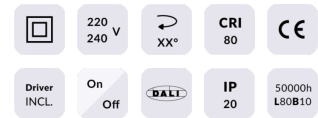

### COMFORT

Lavov downlight from the family COMFORT with a power of 10W, CRI 80 and CCT 4000K, 12 degrees beam angle. With a total lumen output of 790lm, and a luminous efficacy of 79lm/W. Made in Die Cast Aluminum and finished in Grey color. DALI driver.

### Scheme

Product	
Real power (W)	10
Real luminous flux (Lm)	790
Luminous efficiency (Lm/W)	79
Beam angle (°)	12
Life time (h)	50000 h L80B10
IP	20
Electrical class insulation	Clas II
Colour	Grey
Control gear included	Yes
Control gear	DALI
Flicker Free	Yes
Light source	LED
Type of LED	COB
Colour temperature (K)	4000
Colour consistency (SDCM)	SDCM3
CRI	80