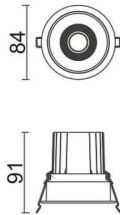

COMFORT

Lavov downlight from the family COMFORT with a power of 10W, CRI 80 and CCT 4000K, 12 degrees beam angle. With a total lumen output of 790lm, and a luminous efficacy of 79lm/W. Made in Die Cast Aluminum and finished in Grey color. DALI driver.

Item code	86.D058.1413.03
Product type	Indoor
Category	Downlights
Family	COMFORT
Pictograms	

Scheme

Product	
Real power (W)	10
Real luminous flux (Lm)	790
Luminous efficiency (Lm/W)	79
Beam angle (°)	12
Life time (h)	50000 h L80B10
IP	20
Electrical class insulation	Clas II
Colour	Grey
Control gear included	Yes
Control gear	DALI
Flicker Free	Yes
Light source	LED
Type of LED	COB
Colour temperature (K)	4000
Colour consistency (SDCM)	SDCM<3
CRI	80