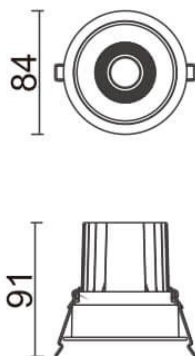

COMFORT

Lavov downlight from the family COMFORT with a power of 10W, CRI 80 and CCT 4000K, 24 degrees beam angle. With a total lumen output of 790lm, and a luminous efficacy of 79lm/W. Made in Die Cast Aluminum and finished in White color. ON/OFF driver.

| | |
|--------------|-----------------|
| Item code | 86.D058.1421.01 |
| Product type | Indoor |
| Category | Downlights |
| Family | COMFORT |

Pictograms

Scheme

| Product | |
|-----------------------------|----------------|
| Real power (W) | 10 |
| Real luminous flux (Lm) | 790 |
| Luminous efficiency (Lm/W) | 79 |
| Beam angle (°) | 24 |
| Life time (h) | 50000 h L80B10 |
| IP | 20 |
| Electrical class insulation | Clas II |
| Colour | White |
| Control gear included | Yes |
| Control gear | ON/OFF |
| Flicker Free | Yes |
| Light source | LED |
| Type of LED | COB |
| Colour temperature (K) | 4000 |
| Colour consistency (SDCM) | SDCM<3 |
| CRI | 80 |