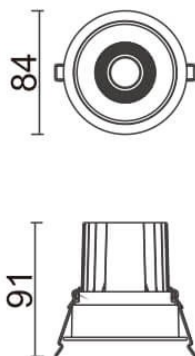

COMFORT

Lavov downlight from the family COMFORT with a power of 10W, CRI 80 and CCT 4000K, 24 degrees beam angle. With a total lumen output of 790lm, and a luminous efficacy of 79lm/W. Made in Die Cast Aluminum and finished in White color. ON/OFF driver.

Item code	86.D058.1421.01
Product type	Indoor
Category	Downlights
Family	COMFORT

Pictograms

Scheme

Product	
Real power (W)	10
Real luminous flux (Lm)	790
Luminous efficiency (Lm/W)	79
Beam angle (°)	24
Life time (h)	50000 h L80B10
IP	20
Electrical class insulation	Clas II
Colour	White
Control gear included	Yes
Control gear	ON/OFF
Flicker Free	Yes
Light source	LED
Type of LED	COB
Colour temperature (K)	4000
Colour consistency (SDCM)	SDCM3
CRI	80