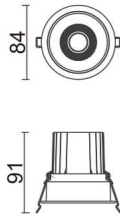

COMFORT

Lavov downlight from the family COMFORT with a power of 10W, CRI 80 and CCT 4000K, 24 degrees beam angle. With a total lumen output of 790lm, and a luminous efficacy of 79lm/W. Made in Die Cast Aluminum and finished in White color. ON/OFF driver.

Item code	86.D058.1421.01
Product type	Indoor
Category	Downlights
Family	COMFORT

Pictograms

Scheme

Product	
Real power (W)	10
Real luminous flux (Lm)	790
Luminous efficiency (Lm/W)	79
Beam angle (°)	24
Life time (h)	50000 h L80B10
IP	20
Electrical class insulation	Clas II
Colour	White
Control gear included	Yes
Control gear	ON/OFF
Flicker Free	Yes
Light source	LED
Type of LED	COB
Colour temperature (K)	4000
Colour consistency (SDCM)	SDCM<3
CRI	80