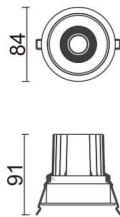

COMFORT

Lavov downlight from the family COMFORT with a power of 10W, CRI 80 and CCT 4000K, 24 degrees beam angle. With a total lumen output of 790lm, and a luminous efficacy of 79lm/W. Made in Die Cast Aluminum and finished in White color. ON/OFF driver.

Item code	86.D058.1421.01
Product type	Indoor
Category	Downlights
Family	COMFORT
Pictograms	

Scheme

Product	
Real power (W)	10
Real luminous flux (Lm)	790
Luminous efficiency (Lm/W)	79
Beam angle (°)	24
Life time (h)	50000 h L80B10
IP	20
Electrical class insulation	Clas II
Colour	White
Control gear included	Yes
Control gear	ON/OFF
Flicker Free	Yes
Light source	LED
Type of LED	COB
Colour temperature (K)	4000
Colour consistency (SDCM)	SDCM<3
CRI	80