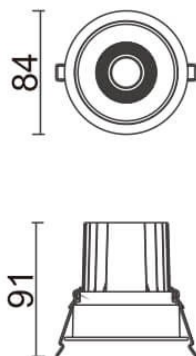

COMFORT

Lavov downlight from the family COMFORT with a power of 10W, CRI 80 and CCT 4000K, 24 degrees beam angle. With a total lumen output of 790lm, and a luminous efficacy of 79lm/W. Made in Die Cast Aluminum and finished in White color. ON/OFF driver.

Item code	86.D058.1421.01
Product type	Indoor
Category	Downlights
Family	COMFORT

Pictograms

Scheme

Product	
Real power (W)	10
Real luminous flux (Lm)	790
Luminous efficiency (Lm/W)	79
Beam angle (º)	24
Life time (h)	50000 h L80B10
IP	20
Electrical class insulation	Clas II
Colour	White
Control gear included	Yes
Control gear	ON/OFF
Flicker Free	Yes
Light source	LED
Type of LED	COB
Colour temperature (K)	4000
Colour consistency (SDCM)	SDCM<3
CRI	80