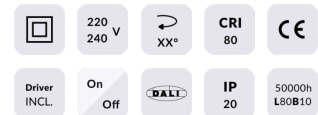

COMFORT

Lavov downlight from the family COMFORT with a power of 10W, CRI 80 and CCT 4000K, 24 degrees beam angle. With a total lumen output of 790lm, and a luminous efficacy of 79lm/W. Made in Die Cast Aluminum and finished in White color. ON/OFF driver.

| | |
|--------------|-----------------|
| Item code | 86.D058.1421.01 |
| Product type | Indoor |
| Category | Downlights |
| Family | COMFORT |

Pictograms

Scheme

| Product | |
|-----------------------------|----------------|
| Real power (W) | 10 |
| Real luminous flux (Lm) | 790 |
| Luminous efficiency (Lm/W) | 79 |
| Beam angle (°) | 24 |
| Life time (h) | 50000 h L80B10 |
| IP | 20 |
| Electrical class insulation | Clas II |
| Colour | White |
| Control gear included | Yes |
| Control gear | ON/OFF |
| Flicker Free | Yes |
| Light source | LED |
| Type of LED | COB |
| Colour temperature (K) | 4000 |
| Colour consistency (SDCM) | SDCM<3 |
| CRI | 80 |