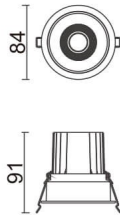

### COMFORT

Lavov downlight from the family COMFORT with a power of 10W, CRI 80 and CCT 4000K, 24 degrees beam angle. With a total lumen output of 790lm, and a luminous efficacy of 79lm/W. Made in Die Cast Aluminum and finished in White color. ON/OFF driver.

### Scheme

<b>Product</b>	
Real power (W)	10
Real luminous flux (Lm)	790
Luminous efficiency (Lm/W)	79
Beam angle (°)	24
Life time (h)	50000 h L80B10
IP	20
Electrical class insulation	Clas II
Colour	White
Control gear included	Yes
Control gear	ON/OFF
Flicker Free	Yes
Light source	LED
Type of LED	COB
Colour temperature (K)	4000
Colour consistency (SDCM)	SDCM<3
CRI	80