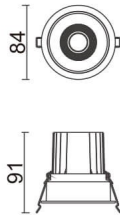

### COMFORT

Lavov downlight from the family COMFORT with a power of 10W, CRI 80 and CCT 4000K, 24 degrees beam angle. With a total lumen output of 790lm, and a luminous efficacy of 79lm/W. Made in Die Cast Aluminum and finished in Black color. ON/OFF driver.

### Scheme

<b>Product</b>	
Real power (W)	10
Real luminous flux (Lm)	790
Luminous efficiency (Lm/W)	79
Beam angle (°)	24
Life time (h)	50000 h L80B10
IP	20
Electrical class insulation	Clas II
Colour	Black
Control gear included	Yes
Control gear	ON/OFF
Flicker Free	Yes
Light source	LED
Type of LED	COB
Colour temperature (K)	4000
Colour consistency (SDCM)	SDCM<3
CRI	80