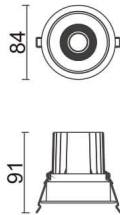

COMFORT

Lavov downlight from the family COMFORT with a power of 10W, CRI 80 and CCT 4000K, 24 degrees beam angle. With a total lumen output of 790lm, and a luminous efficacy of 79lm/W. Made in Die Cast Aluminum and finished in Black color. ON/OFF driver.

Item code	86.D058.1421.02
Product type	Indoor
Category	Downlights
Family	COMFORT
Pictograms	

Scheme

Product	
Real power (W)	10
Real luminous flux (Lm)	790
Luminous efficiency (Lm/W)	79
Beam angle (°)	24
Life time (h)	50000 h L80B10
IP	20
Electrical class insulation	Clas II
Colour	Black
Control gear included	Yes
Control gear	ON/OFF
Flicker Free	Yes
Light source	LED
Type of LED	COB
Colour temperature (K)	4000
Colour consistency (SDCM)	SDCM<3
CRI	80