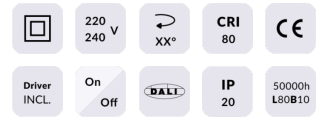

COMFORT

Lavov downlight from the family COMFORT with a power of 10W, CRI 80 and CCT 4000K, 24 degrees beam angle. With a total lumen output of 790lm, and a luminous efficacy of 79lm/W. Made in Die Cast Aluminum and finished in Grey color. ON/OFF driver.

Item code	86.D058.1421.03
Product type	Indoor
Category	Downlights
Family	COMFORT

Pictograms

Scheme

Product

Real power (W)	10
Real luminous flux (Lm)	790
Luminous efficiency (Lm/W)	79
Beam angle (°)	24
Life time (h)	50000 h L80B10
IP	20
Electrical class insulation	Clas II
Colour	Grey
Control gear included	Yes
Control gear	ON/OFF
Flicker Free	Yes
Light source	LED
Type of LED	COB
Colour temperature (K)	4000
Colour consistency (SDCM)	SDCM<3
CRI	80