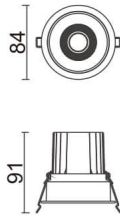

COMFORT

Lavov downlight from the family COMFORT with a power of 10W, CRI 80 and CCT 4000K, 24 degrees beam angle. With a total lumen output of 790lm, and a luminous efficacy of 79lm/W. Made in Die Cast Aluminum and finished in Grey color. ON/OFF driver.

Item code	86.D058.1421.03
Product type	Indoor
Category	Downlights
Family	COMFORT

Pictograms

Scheme

Product

Real power (W)	10
Real luminous flux (Lm)	790
Luminous efficiency (Lm/W)	79
Beam angle (°)	24
Life time (h)	50000 h L80B10
IP	20
Electrical class insulation	Clas II
Colour	Grey
Control gear included	Yes
Control gear	ON/OFF
Flicker Free	Yes
Light source	LED
Type of LED	COB
Colour temperature (K)	4000
Colour consistency (SDCM)	SDCM<3
CRI	80