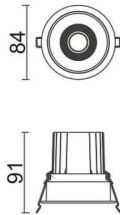

COMFORT

Lavov downlight from the family COMFORT with a power of 10W, CRI 80 and CCT 4000K, 24 degrees beam angle. With a total lumen output of 790lm, and a luminous efficacy of 79lm/W. Made in Die Cast Aluminum and finished in Grey color. ON/OFF driver.

Item code	86.D058.1421.03
Product type	Indoor
Category	Downlights
Family	COMFORT
Pictograms	

Scheme

Product	
Real power (W)	10
Real luminous flux (Lm)	790
Luminous efficiency (Lm/W)	79
Beam angle (°)	24
Life time (h)	50000 h L80B10
IP	20
Electrical class insulation	Clas II
Colour	Grey
Control gear included	Yes
Control gear	ON/OFF
Flicker Free	Yes
Light source	LED
Type of LED	COB
Colour temperature (K)	4000
Colour consistency (SDCM)	SDCM<3
CRI	80