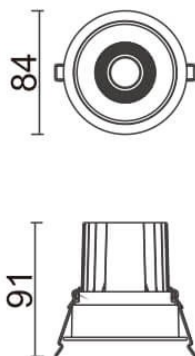

COMFORT

Lavov downlight from the family COMFORT with a power of 10W, CRI 80 and CCT 4000K, 24 degrees beam angle. With a total lumen output of 790lm, and a luminous efficacy of 79lm/W. Made in Die Cast Aluminum and finished in Grey color. ON/OFF driver.

Item code	86.D058.1421.03
Product type	Indoor
Category	Downlights
Family	COMFORT

Pictograms

Scheme

Product	
Real power (W)	10
Real luminous flux (Lm)	790
Luminous efficiency (Lm/W)	79
Beam angle (°)	24
Life time (h)	50000 h L80B10
IP	20
Electrical class insulation	Clas II
Colour	Grey
Control gear included	Yes
Control gear	ON/OFF
Flicker Free	Yes
Light source	LED
Type of LED	COB
Colour temperature (K)	4000
Colour consistency (SDCM)	SDCM3
CRI	80