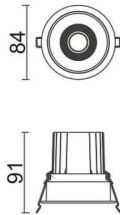

COMFORT

Lavov downlight from the family COMFORT with a power of 10W, CRI 80 and CCT 4000K, 24 degrees beam angle. With a total lumen output of 790lm, and a luminous efficacy of 79lm/W. Made in Die Cast Aluminum and finished in White color. DALI driver.

Item code	86.D058.1423.01
Product type	Indoor
Category	Downlights
Family	COMFORT
Pictograms	

Scheme

Product	
Real power (W)	10
Real luminous flux (Lm)	790
Luminous efficiency (Lm/W)	79
Beam angle (°)	24
Life time (h)	50000 h L80B10
IP	20
Electrical class insulation	Clas II
Colour	White
Control gear included	Yes
Control gear	DALI
Flicker Free	Yes
Light source	LED
Type of LED	COB
Colour temperature (K)	4000
Colour consistency (SDCM)	SDCM<3
CRI	80