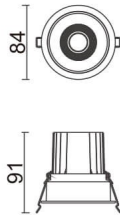

COMFORT

Lavov downlight from the family COMFORT with a power of 10W, CRI 80 and CCT 4000K, 24 degrees beam angle. With a total lumen output of 790lm, and a luminous efficacy of 79lm/W. Made in Die Cast Aluminum and finished in White color. DALI driver.

Item code	86.D058.1423.01
Product type	Indoor
Category	Downlights
Family	COMFORT

Pictograms

Scheme

Product

Real power (W)	10
Real luminous flux (Lm)	790
Luminous efficiency (Lm/W)	79
Beam angle (°)	24
Life time (h)	50000 h L80B10
IP	20
Electrical class insulation	Clas II
Colour	White
Control gear included	Yes
Control gear	DALI
Flicker Free	Yes
Light source	LED
Type of LED	COB
Colour temperature (K)	4000
Colour consistency (SDCM)	SDCM<3
CRI	80