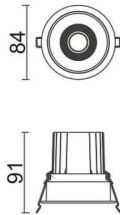

### COMFORT

Lavov downlight from the family COMFORT with a power of 10W, CRI 80 and CCT 4000K, 24 degrees beam angle. With a total lumen output of 790lm, and a luminous efficacy of 79lm/W. Made in Die Cast Aluminum and finished in Black color. DALI driver.

### Scheme

<b>Product</b>	
Real power (W)	10
Real luminous flux (Lm)	790
Luminous efficiency (Lm/W)	79
Beam angle (°)	24
Life time (h)	50000 h L80B10
IP	20
Electrical class insulation	Clas II
Colour	Black
Control gear included	Yes
Control gear	DALI
Flicker Free	Yes
Light source	LED
Type of LED	COB
Colour temperature (K)	4000
Colour consistency (SDCM)	SDCM<3
CRI	80